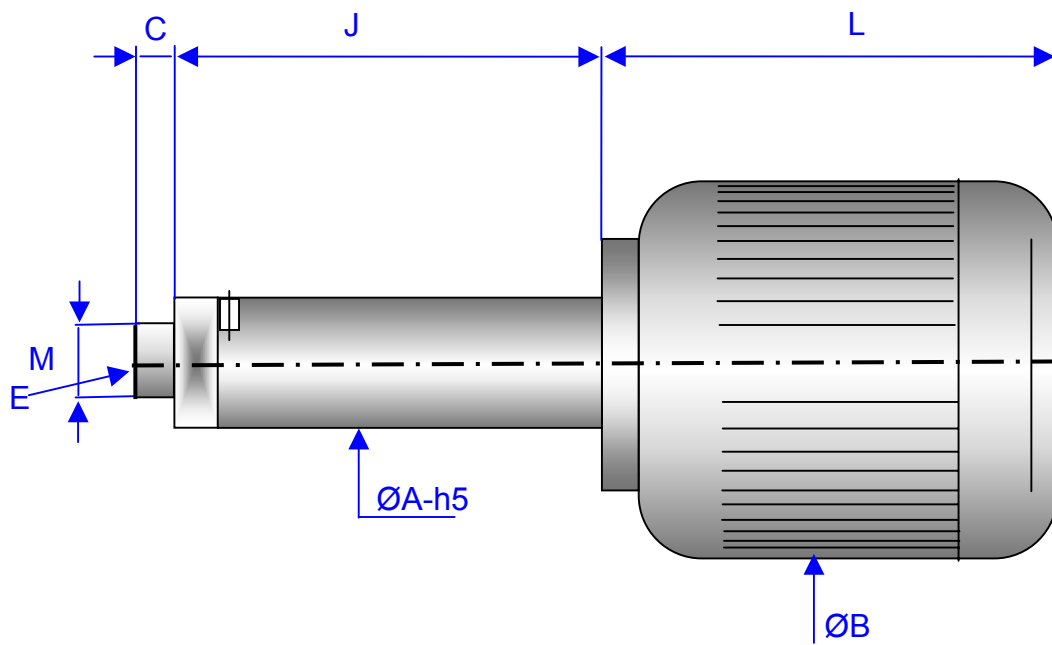

AIR COOLED MOTORIZED SPINDLE WITH COLLET - TYPE MO/ERC

ALL CRITICAL PARTS ARE HARDENED AND GROUND.
ALL SPINDLES ARE BALANCED.

CEN Type	A-h5	J	C	L	B	M	TAPER	RPM	KW
CEN MO38X74/12000/ERC16	38	74	13			19x1	E-16	12,000	0.4
CEN MO40X180/36000/ERC16	40	180	13		100	19x1	E-16	36,000	
CEN MO50X200/12000/ERC20	50	192	14			25x1.5	E-20	12,000	
CEN MO60X108/15000/ERC20	60	108	15	240		25x1.5	E-20	15,000	1.1
CEN MO80X250/10000/ERC40	80	250	20	292	175	50x1.5	E-40	10,000	

- ❖ ALL DIMENSIONS IN <MM>
- ❖ GREASE LUBRICATED

www.centerline-inc.com

2110 North Ash - Ponca City, OK 74601

Phone: 580-762-5451 Toll Free: 1-800-696-2865 Fax: 580-762-4722 Email: info@centerline-inc.com